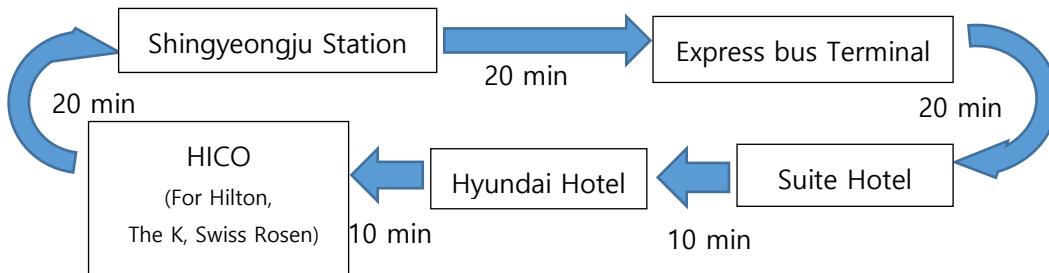

SHUTTLE BUS SCHEDULE

Shuttle Buses will be running according to the schedule shown below.
The schedules may change due to local circumstances.

Shuttles for HICO from the KTX station (June 28 and 29, 2016)

No charge for the shuttle bus.

- Bus Schedules -

Shingyeongju KTX Station	Express bus Terminal	Suite Hotel	Hyundai Hotel	HICO
11:15	11:50	12:15	12:25	12:35
12:45	13:10	13:35	13:45	13:55
13:20	13:45	14:10	14:20	14:30
14:50	15:15	15:40	15:50	16:00
15:45	16:10	16:35	16:45	16:55
16:30	16:55	17:20	17:30	17:40
-	17:50	18:15	18:25	18:35
18:50	19:15	19:40	19:50	20:00
19:50	20:15	20:30	20:40	20:50
20:50	21:15	21:30	21:40	21:50
22:10	22:35	23:00	23:10	23:20
23:40	24:00	24:20	24:30	24:40

Shuttles for Restaurants (June 30, July 1 and July 2)

Route 1. Summeori Road: 17:40 to 19:18

- Buses schedules -

We will have 4 buses from 17:20 to 18:50 and then 2 buses from 19:00 to 19:58.

To save a time, please keep order.

Shuttles for Hyundai Hotel (First come, First-served basis)

Hyundai Hotel to HICO	08:30, 09:10	
HICO to Hyundai Hotel	June 29	21:00, 22:20
	June 30	20:30, 22:20
	July 1	19:00, 22:20
	July 2	19:00, 22:20
	July 3	20:00, 22:20