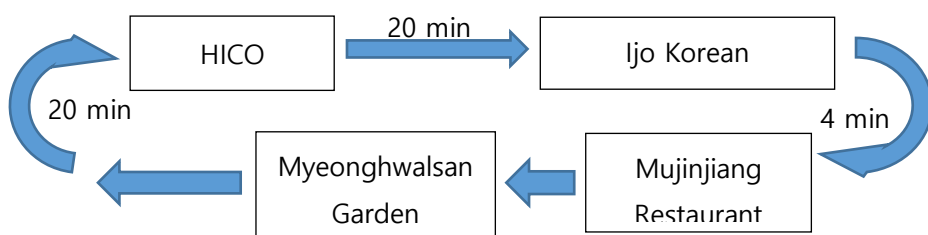

Shuttles for Restaurants (June 30, July 1 and July 2)

Route 1. Summeori Road: 17:40 to 19:18

- Buses schedules -

We will have 4 buses from 17:20 to 18:50 and then 2 buses from 19:00 to 19:58.

To save a time, please keep order.