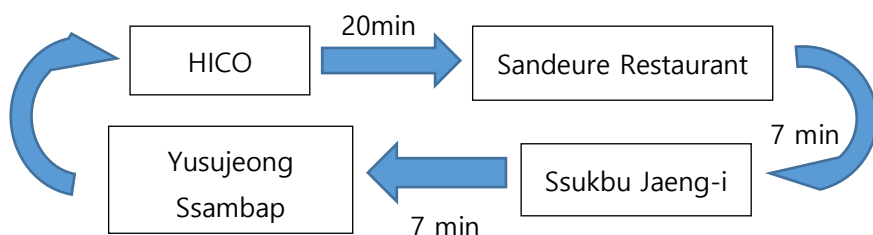

Route 2. Bobul Road: from 17:30 to 19:34